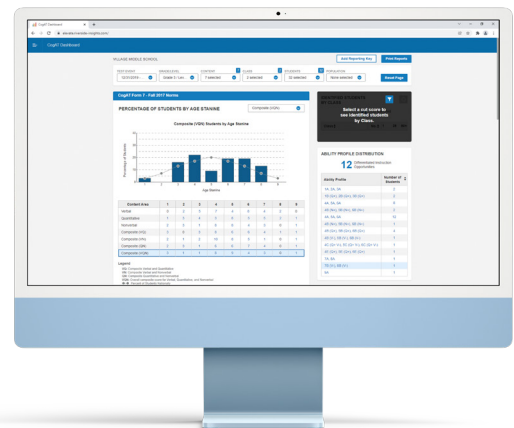

Riverside *Elevate*TM Platform

Elevate your instruction with an entirely transformed CogAT[®] testing experience

➤ **Dashboards optimized for clearer insights to improve student outcomes**

- 
Less Time Preparing, More Time Teaching
 - Take test insights from days to minutes
 - Get the most value out of your student data with **Elevate**

● All your requested features

You asked for	Elevate provides
Easier rostering	Rostering as a single activity using using a direct connection to Clever
Simplified proctoring	Individual proctor rooms with intuitive controls that streamline the entire test administration process
Improved reliability	High-performance cloud technologies that scale to support even the largest statewide testing programs
Enhanced security	Control over access to test content, system functions, and more
Fast, actionable results	Student scores available in easy-to-use, insightful dashboard reports within minutes of test completion

Don't wonder - know! With *Elevate's* easy-to-use testing and reporting, educators get instant access to insights.

Get even more from your CogAT[®] testing with **Elevate** ➤

[LEARN MORE](#)